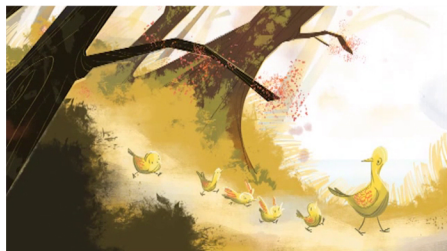

Multi-Plane Layout *Full Scene* 2014

Painted in Adobe Photoshop CS6
Overlay art painted with watercolour
Composited in Adobe After Effects CS6